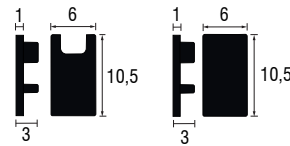

601T003F Tappi (opzionale)
Terminals (optional)
Verschlüsse (optional)

601T003CF Tappi chiusi (opzionale)
Closed terminals (optional)
Verschlüsse (optional)